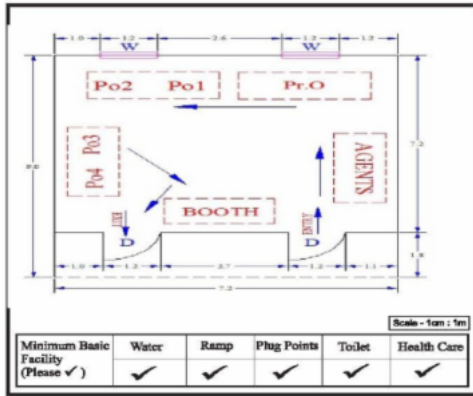

Nazri Naksha

Google Map View

Polling Station Building Front View

Polling Station Front View

Cad View

Key MAP View