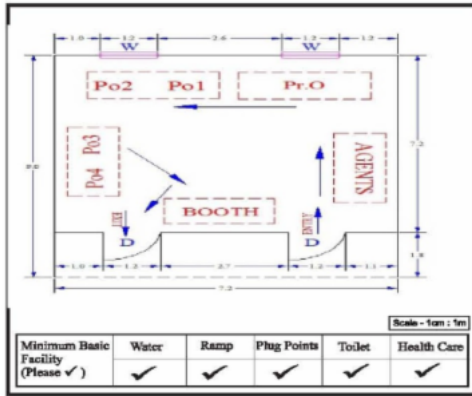

Nazri Naksha

Google Map View

Polling Station Building Front View

Polling Station Front View

Cad View

Key MAP View