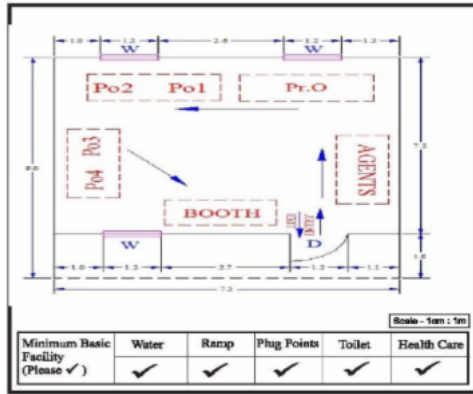

Nazri Naksha

Google Map View

Polling Station Building Front View

Polling Station Front View

Cad View

Key MAP View