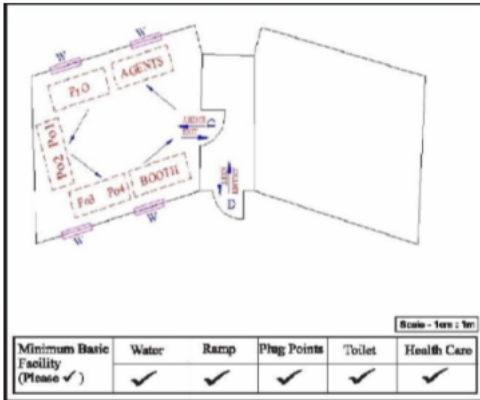

Nazri Naksha

Google Map View

Polling Station Building Front View

Polling Station Front View

Cad View

Key MAP View