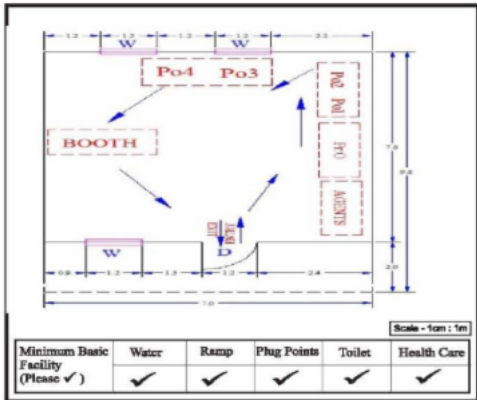

Nazri Naksha

Google Map View

Polling Station Building Front View

Polling Station Front View

Cad View

Key MAP View