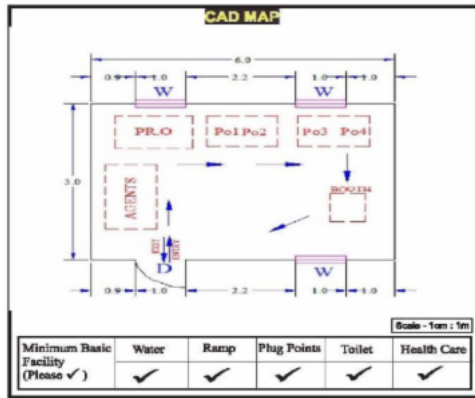

Nazri Naksha

Google Map View

Polling Station Building Front View

Polling Station Front View

Cad View

Key MAP View