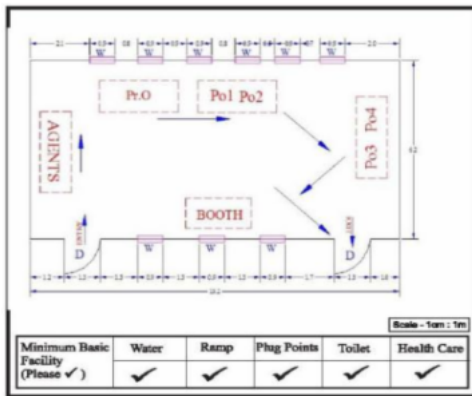

Nazri Naksha

Google Map View

Polling Station Building Front View

Polling Station Front View

Cad View

Key MAP View