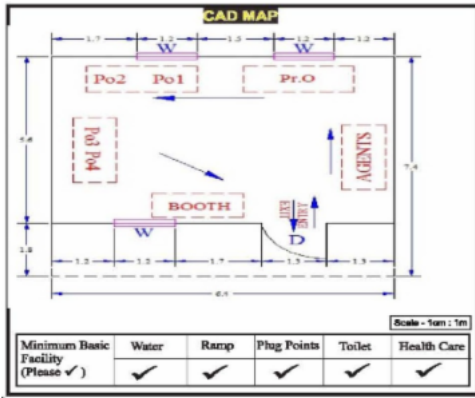

Nazri Naksha

Google Map View

Cad View