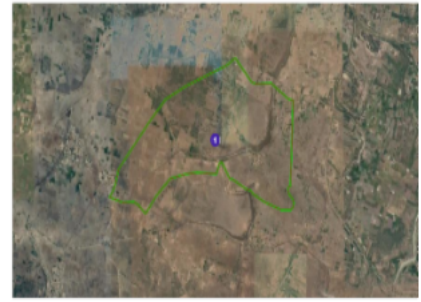

Nazri Naksha

Google Map View