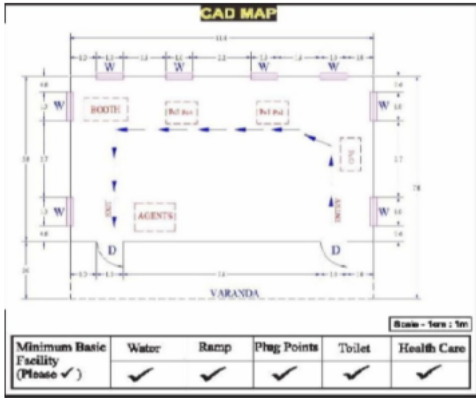

Nazri Naksha

Google Map View

Polling Station Building Front View

Polling Station Front View

Cad View

Key MAP View