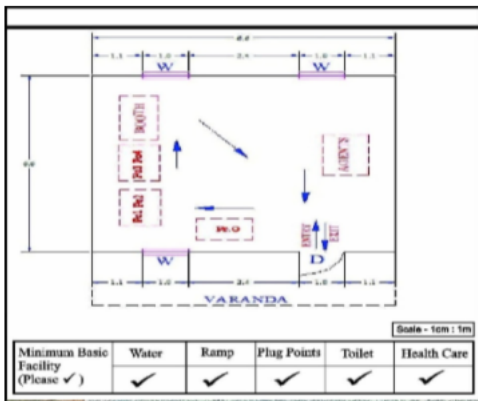

Nazri Naksha

Google Map View

Cad View