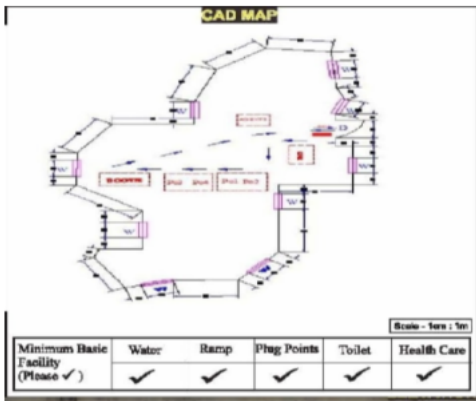

Nazri Naksha

Google Map View

Polling Station Building Front View

Polling Station Front View

Cad View

Key MAP View