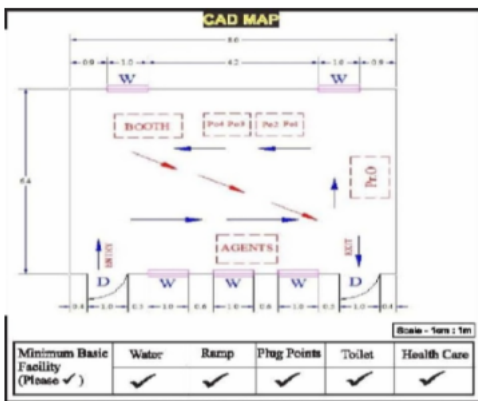

Nazri Naksha

Google Map View

Polling Station Building Front View

Polling Station Front View

Cad View

Key MAP View