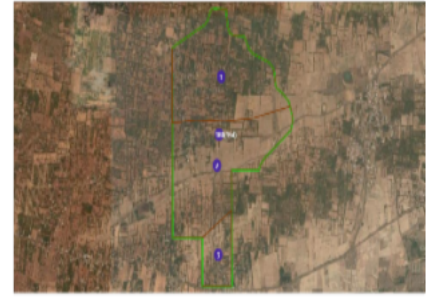

Nazri Naksha

Google Map View