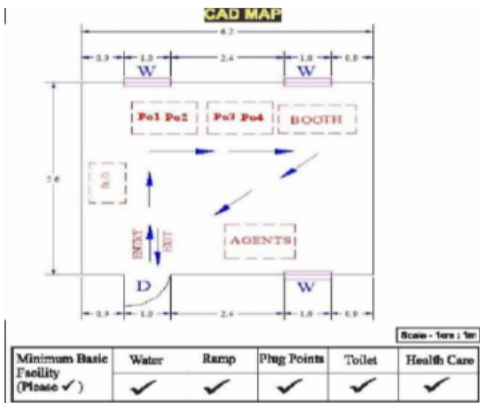

Nazri Naksha

Google Map View

Polling Station Building Front View

Polling Station Front View

Cad View

Key MAP View