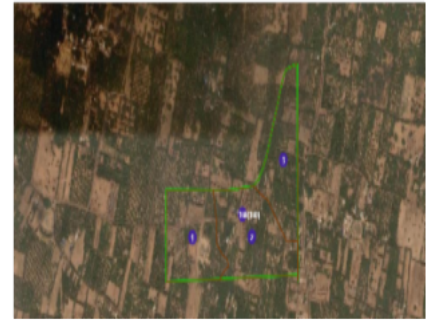

Nazri Naksha

Google Map View