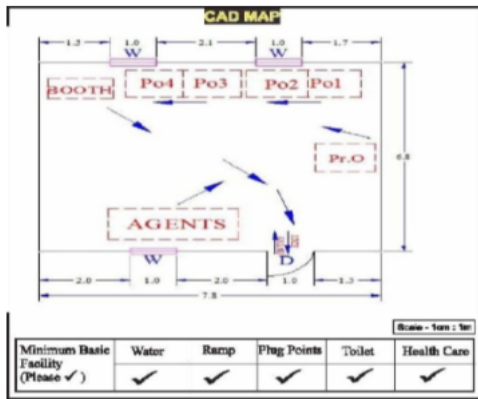

Nazri Naksha

Google Map View

Polling Station Building Front View

Polling Station Front View

Cad View

Key MAP View