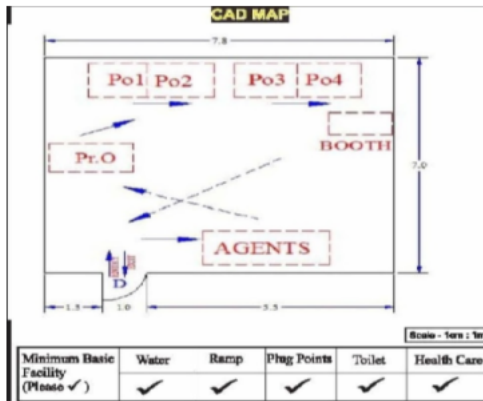

Nazri Naksha

Google Map View

Polling Station Building Front View

Polling Station Front View

Cad View

Key MAP View