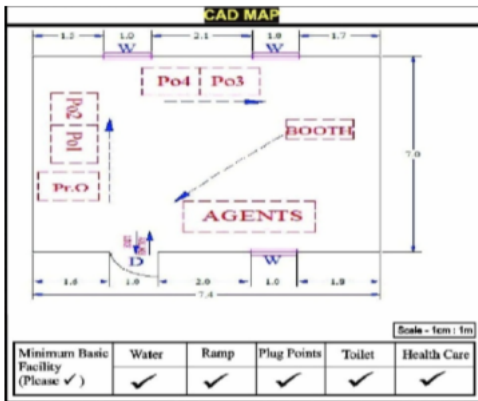

Nazri Naksha

Google Map View

Polling Station Building Front View

Polling Station Front View

Cad View

Key MAP View