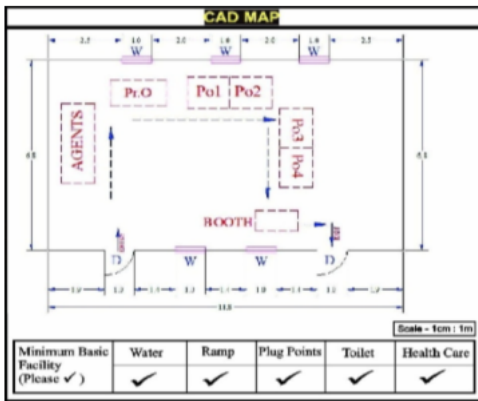

Nazri Naksha

Google Map View

Polling Station Building Front View

Polling Station Front View

Cad View

Key MAP View