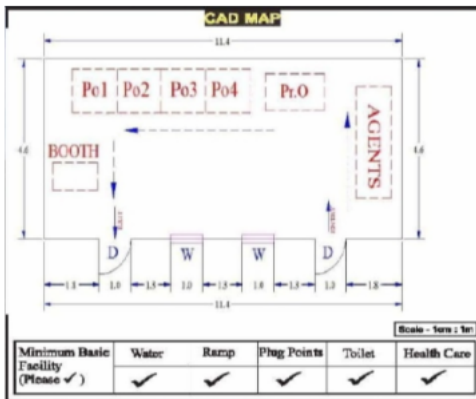

Nazri Naksha

Google Map View

Polling Station Building Front View

Polling Station Front View

Cad View

Key MAP View