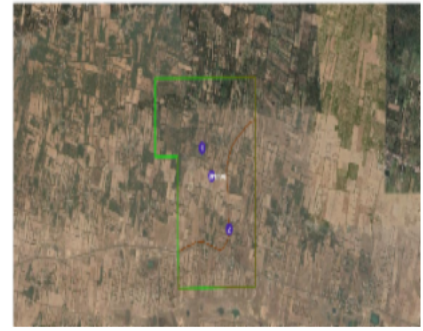

Nazri Naksha

Google Map View