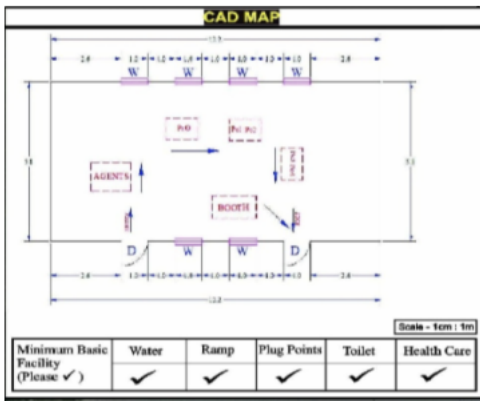

Nazri Naksha

Google Map View

Polling Station Building Front View

Polling Station Front View

Cad View

Key MAP View