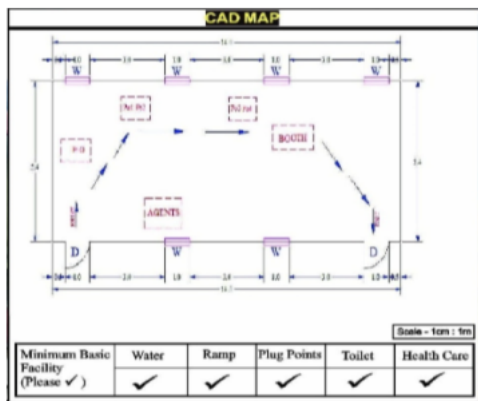

Nazri Naksha

Google Map View

Cad View