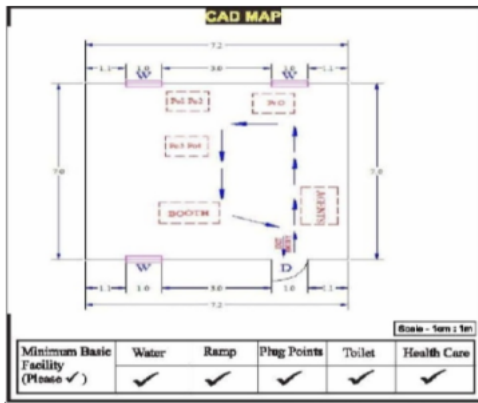

Nazri Naksha

Google Map View

Polling Station Building Front View

Polling Station Front View

Cad View

Key MAP View