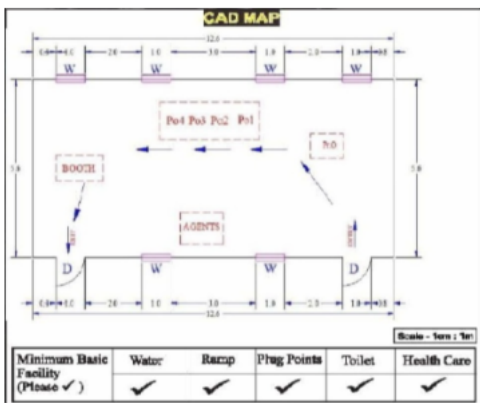

Nazri Naksha

Google Map View

Cad View