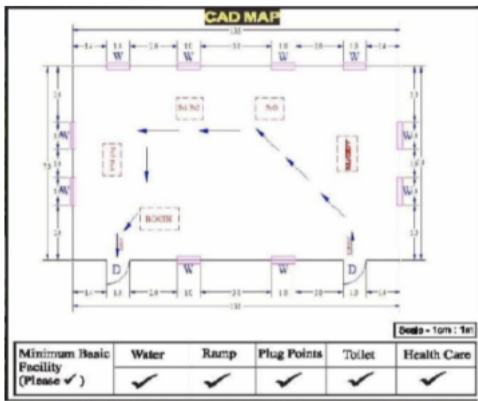

Nazri Naksha

Google Map View

Polling Station Building Front View

Polling Station Front View

Cad View

Key MAP View