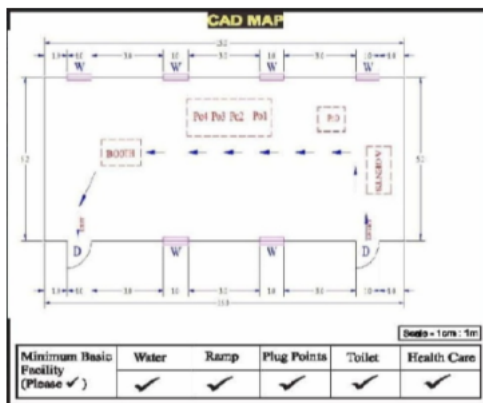

Nazri Naksha

Google Map View

Cad View