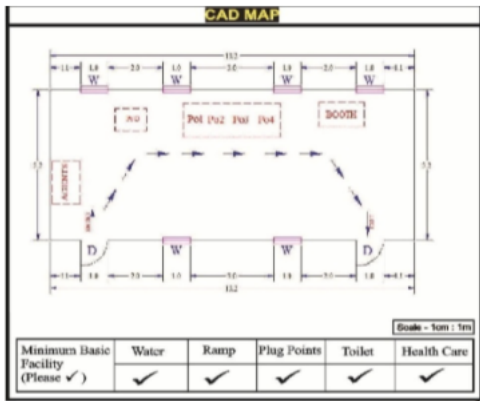

Nazri Naksha

Google Map View

Polling Station Building Front View

Polling Station Front View

Cad View

Key MAP View