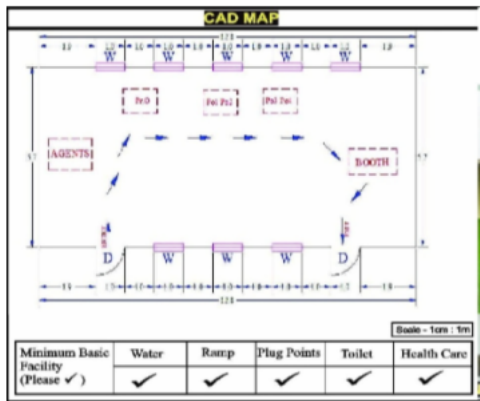

Nazri Naksha

Google Map View

Polling Station Building Front View

Polling Station Front View

Cad View

Key MAP View