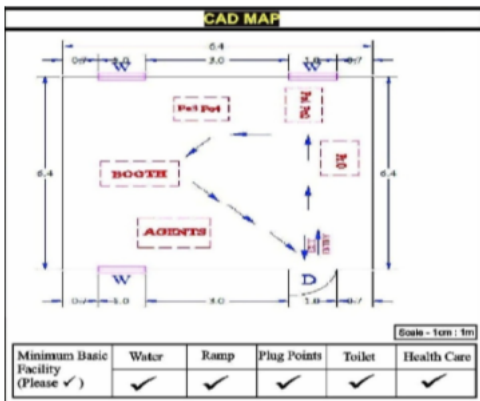

Nazri Naksha

Google Map View

Polling Station Building Front View

Polling Station Front View

Cad View

Key MAP View