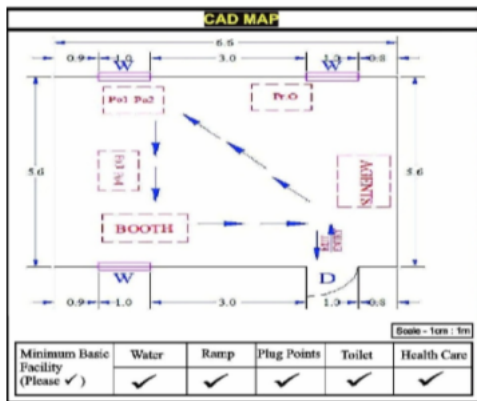

Nazri Naksha

Google Map View

Cad View