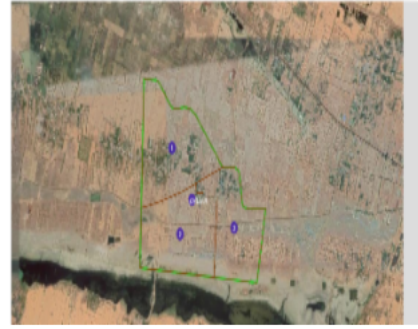

Nazri Naksha

Google Map View