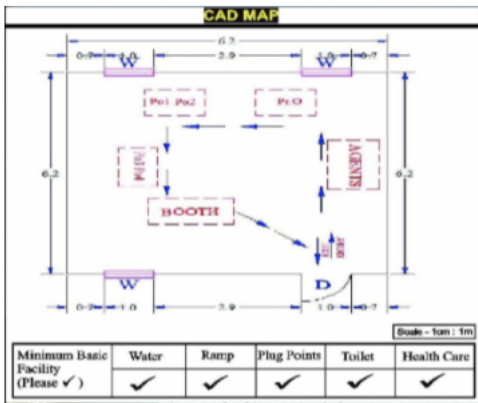

Nazri Naksha

Google Map View

Polling Station Building Front View

Polling Station Front View

Cad View

Key MAP View