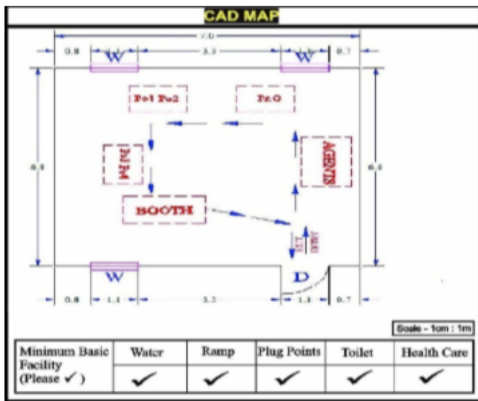

Nazri Naksha

Google Map View

Polling Station Building Front View

Polling Station Front View

Cad View

Key MAP View