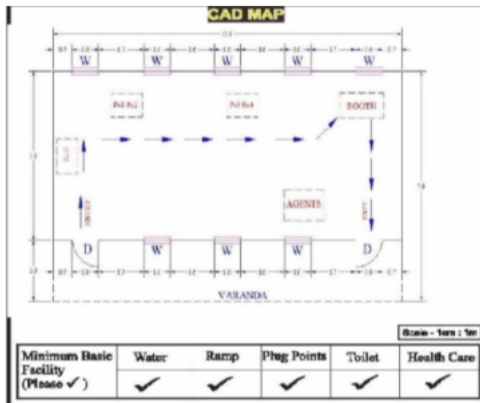

Nazri Naksha

Google Map View

Polling Station Building Front View

Polling Station Front View

Cad View

Key MAP View