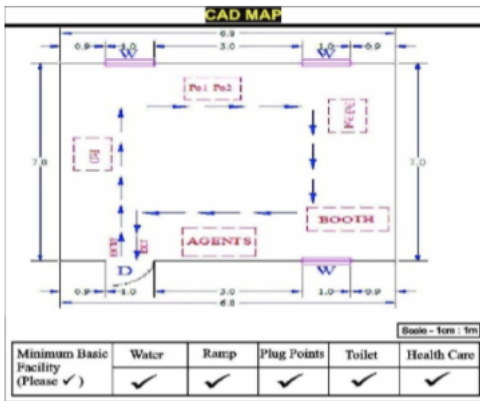

Nazri Naksha

Google Map View

Polling Station Building Front View

Polling Station Front View

Cad View

Key MAP View