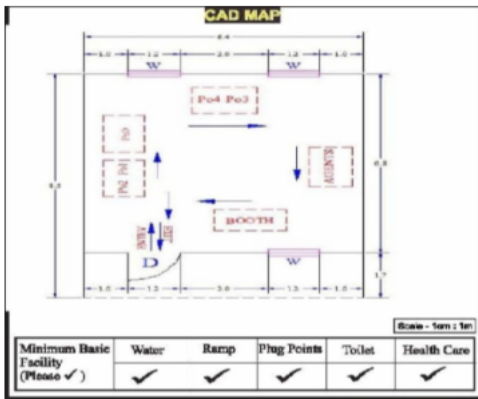

Nazri Naksha

Google Map View

Cad View