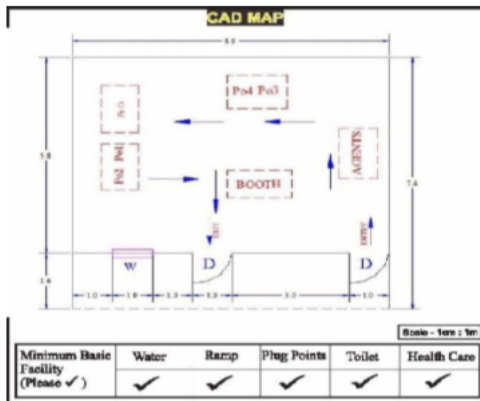

Nazri Naksha

Google Map View

Cad View