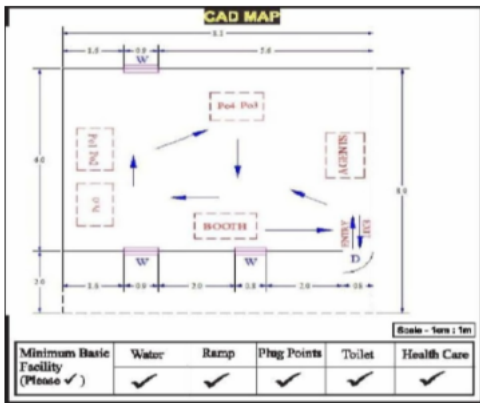

Nazri Naksha

Google Map View

Polling Station Building Front View

Polling Station Front View

Cad View

Key MAP View