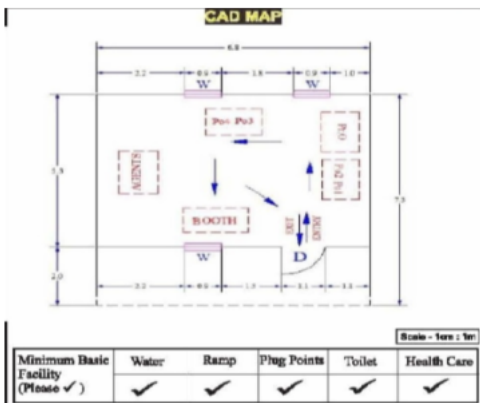

Nazri Naksha

Google Map View

Polling Station Building Front View

Polling Station Front View

Cad View

Key MAP View