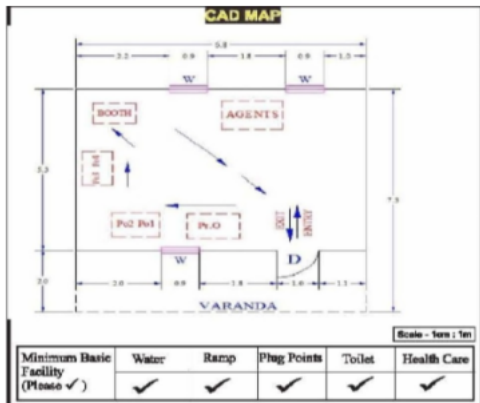

Nazri Naksha

Google Map View

Polling Station Building Front View

Polling Station Front View

Cad View

Key MAP View