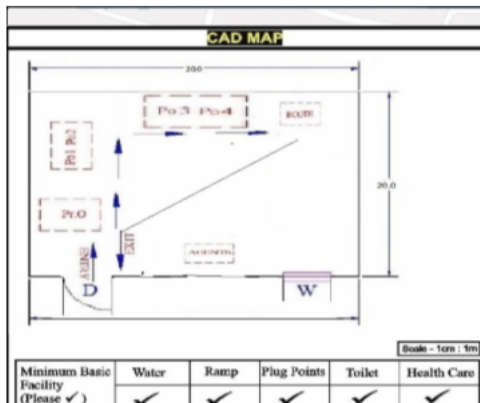

Nazri Naksha

Google Map View

Cad View