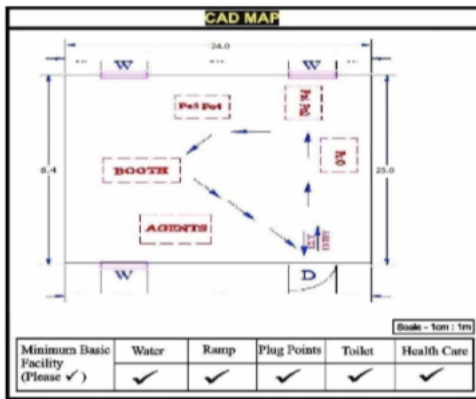

Nazri Naksha

Google Map View

Polling Station Building Front View

Polling Station Front View

Cad View

Key MAP View