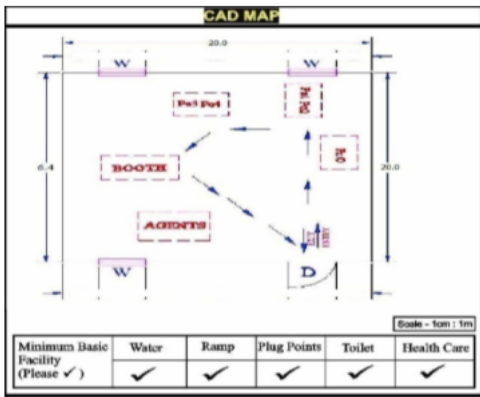

Nazri Naksha

Google Map View

Polling Station Building Front View

Polling Station Front View

Cad View

Key MAP View