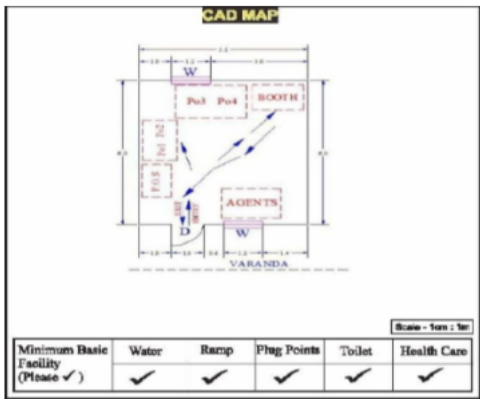

Nazri Naksha

Google Map View

Polling Station Building Front View

Polling Station Front View

Cad View

Key MAP View