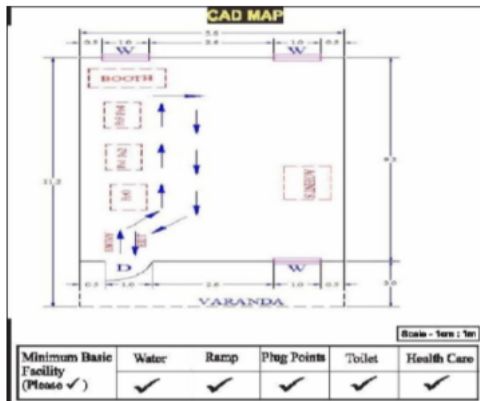

Nazri Naksha

Google Map View

Polling Station Building Front View

Polling Station Front View

Cad View

Key MAP View