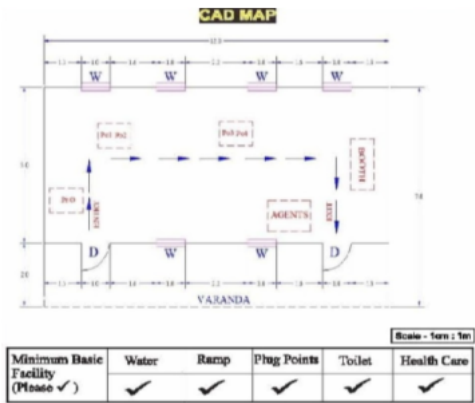

Nazri Naksha

Google Map View

Polling Station Building Front View

Polling Station Front View

Cad View

Key MAP View