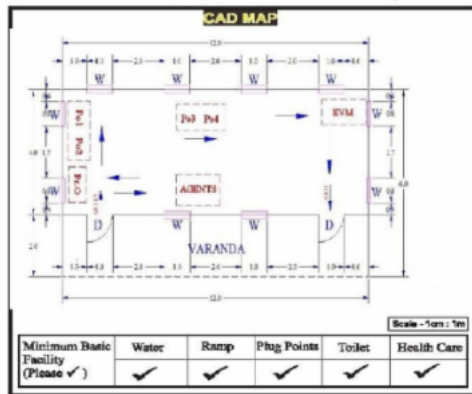

Nazri Naksha

Google Map View

Polling Station Building Front View

Polling Station Front View

Cad View

Key MAP View