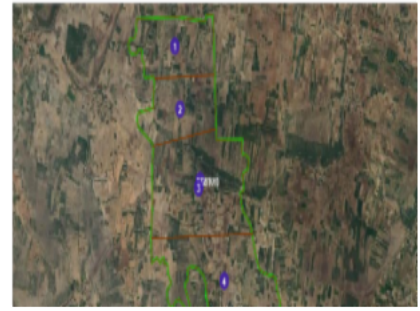

Nazri Naksha

Google Map View